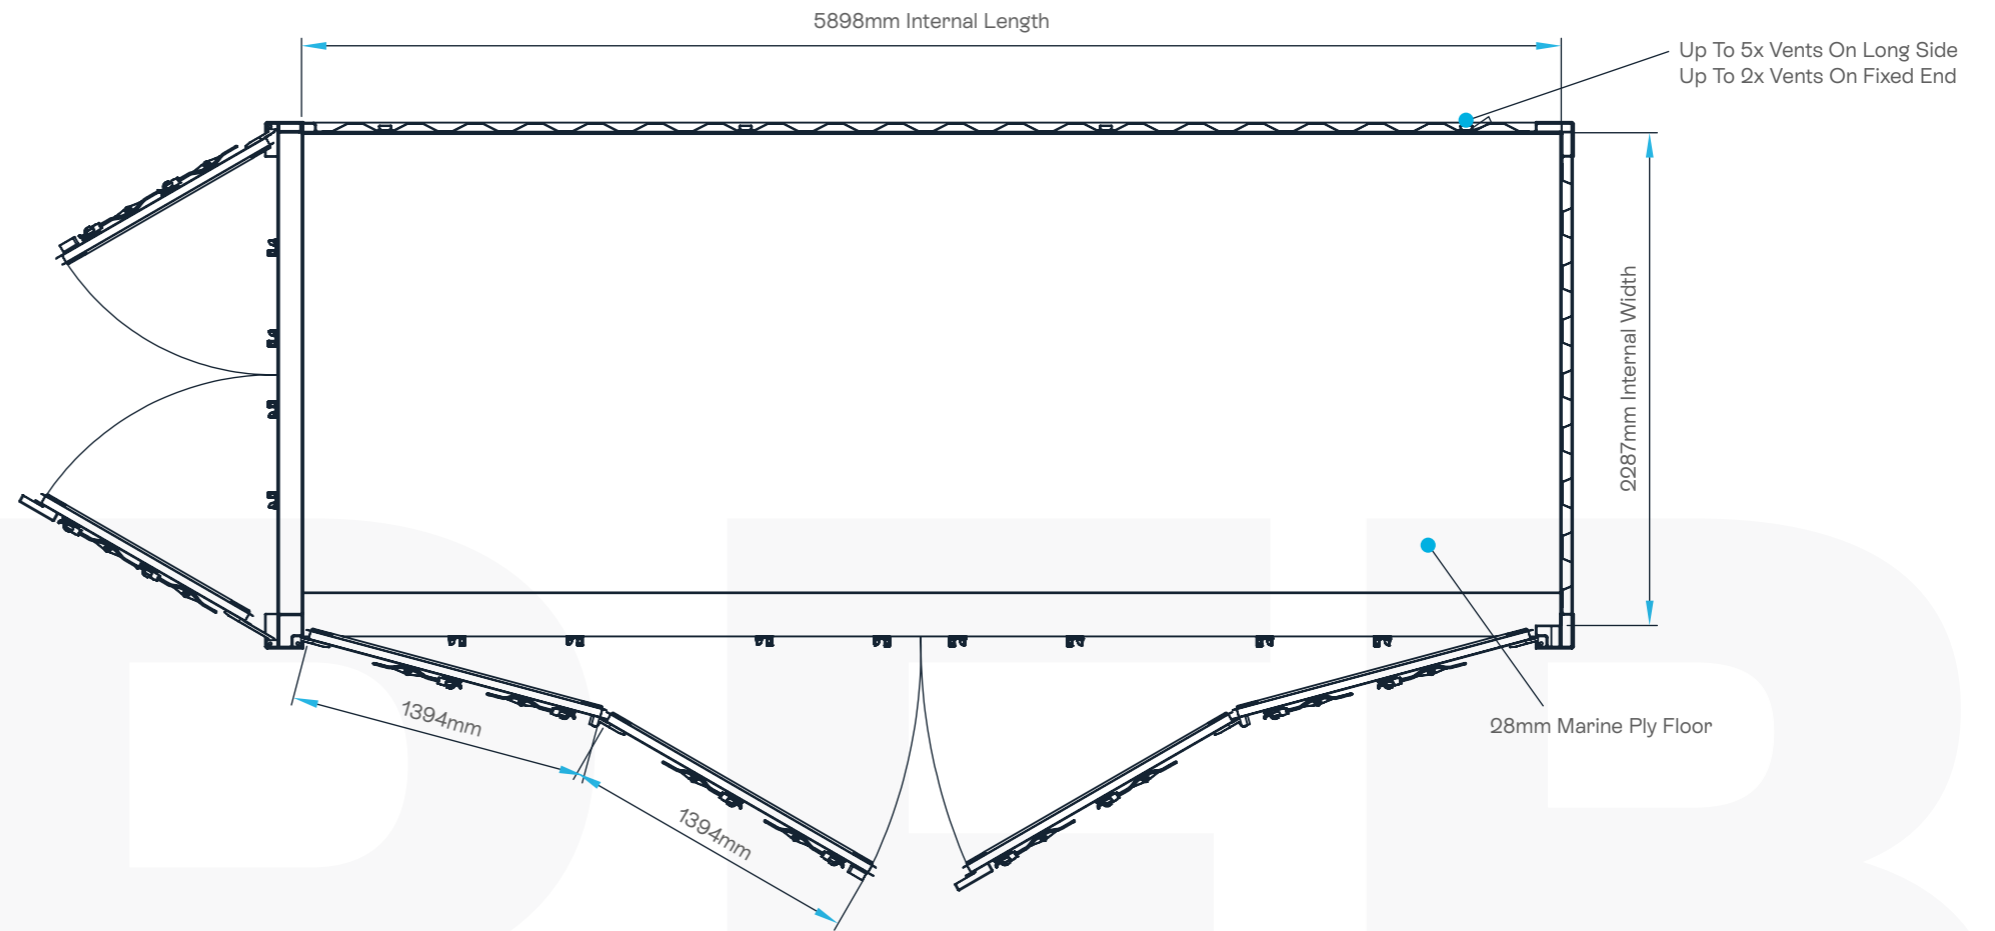

20FT OPEN SIDE CONTAINER

DRAWING

20FT OPEN SIDE CONTAINER

MAX GROSS WEIGHT	30,480 KG	67,200 LBS
TARE WEIGHT	3,080 KG	6,790 LBS
MAX PAYLOAD	27,400 KG	60,410 LBS
CUBIC CAPACITY	31.1 m ³	1,097 ft ³
FLOOR AREA	13.5 m ²	145 ft ²