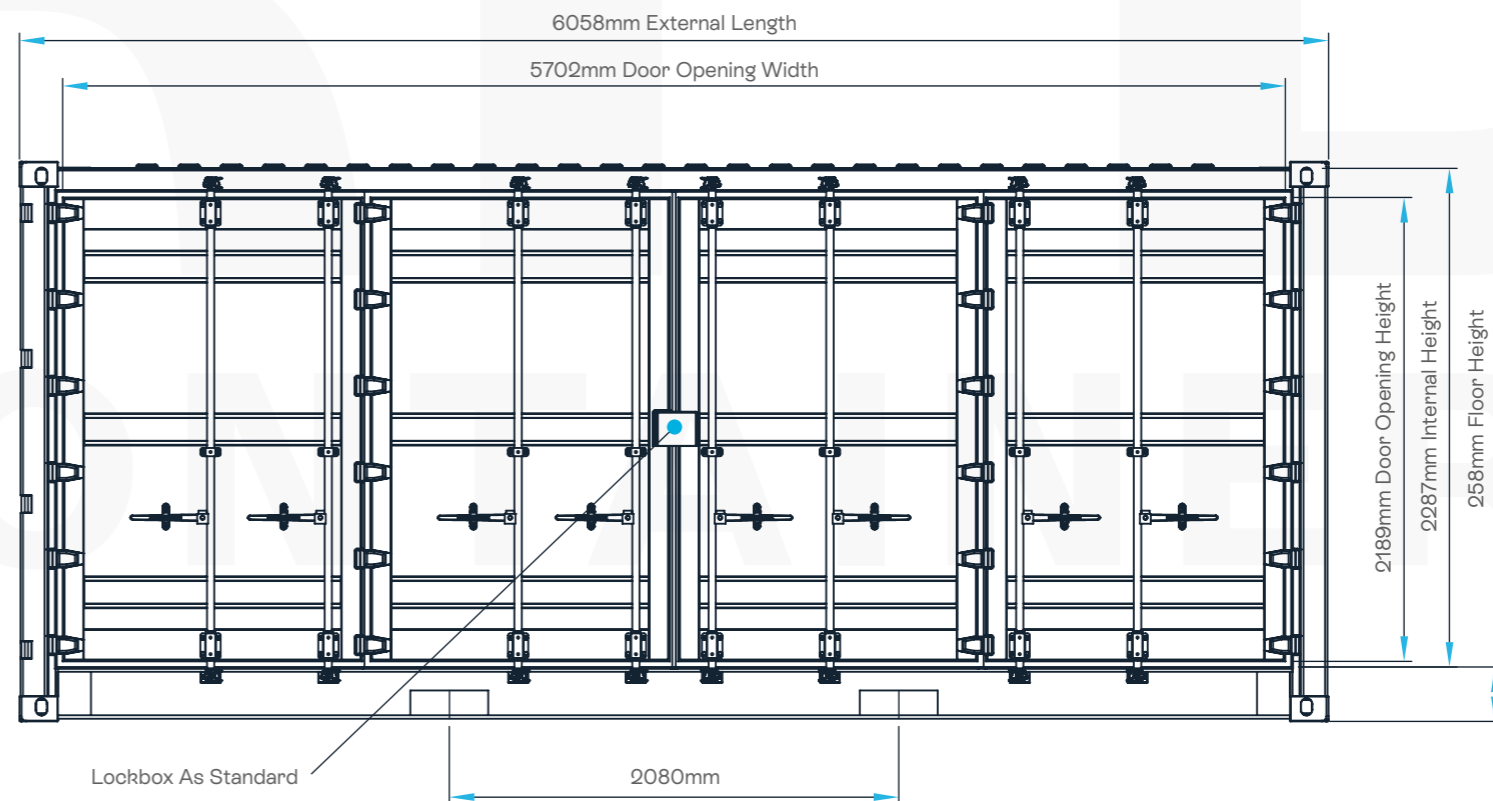

20FT OPEN SIDE CONTAINER

DRAWING

20FT OPEN SIDE CONTAINER

MAX GROSS WEIGHT	30,480 KG	67,200 LBS
TARE WEIGHT	3,080 KG	6,790 LBS
MAX PAYLOAD	27,400 KG	60,410 LBS
CUBIC CAPACITY	31.1 m ³	1,097 ft ³
FLOOR AREA	13.5 m ²	145 ft ²