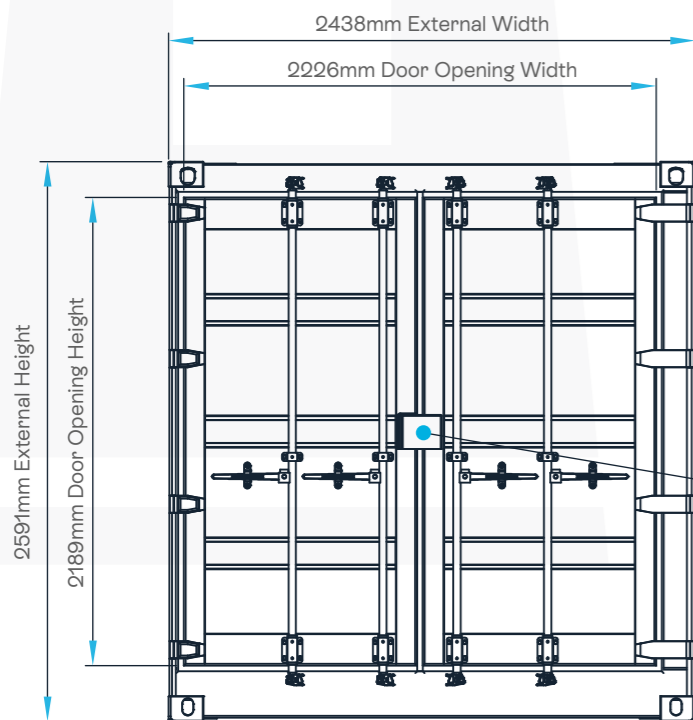

20FT OPEN SIDE CONTAINER

DRAWING

20FT OPEN SIDE CONTAINER

MAX GROSS WEIGHT	30,480 KG	67,200 LBS
TARE WEIGHT	3,080 KG	6,790 LBS
MAX PAYLOAD	27,400 KG	60,410 LBS
CUBIC CAPACITY	31.1 m ³	1,097 ft ³
FLOOR AREA	13.5 m ²	145 ft ²